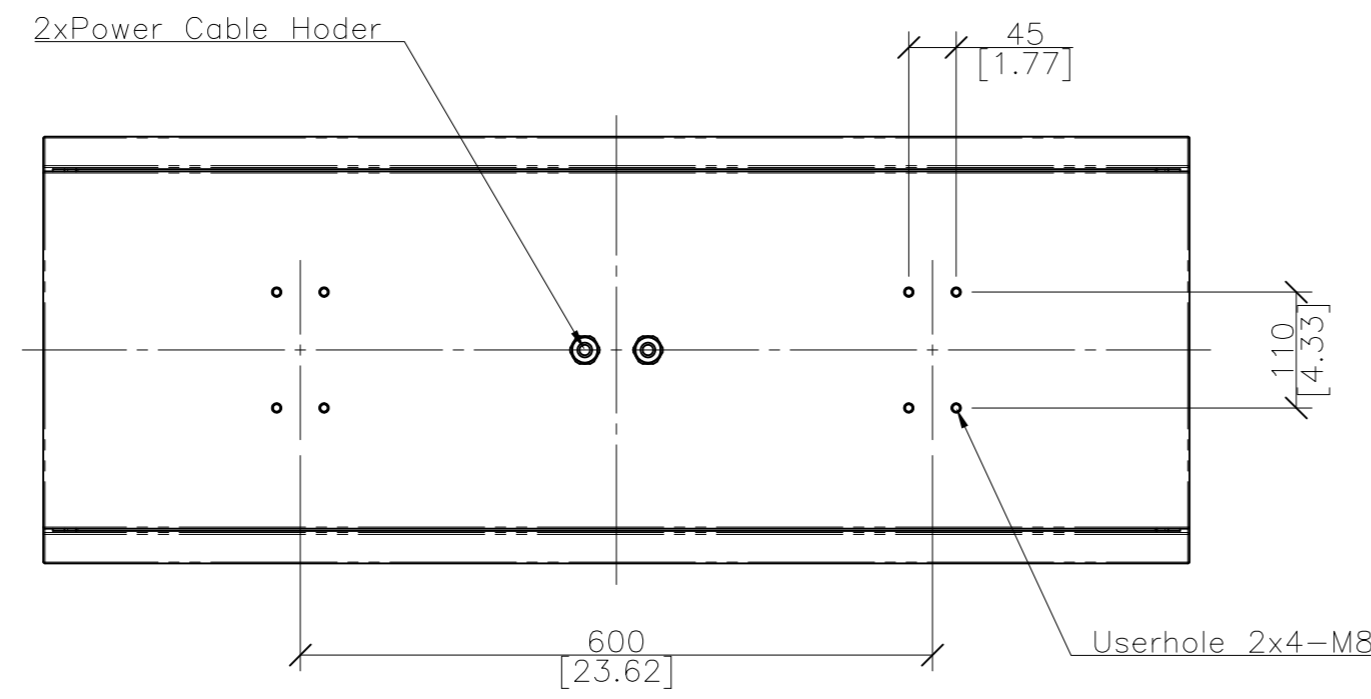

Tempered Glass 8T

Ambient Sensor & Status LED & Remote Sensor

Tempered Glass 8T

Ambient Sensor & Status LED & Remote Sensor

NOTES,

- LCD Panel : Stretch 37" ,1500nit
- Cabinet Color : Black
- Cabinet Material : EGI 1.6T

DRAWN	PLANNED	CHECKED	APPROVED	UNLESS OTHERWISE SPECIFIED ALL DIMENSION ARE IN MILLIMETERS	ANGLE 3rd.	TITLE : H373MD EXTERIOR VIEW	UNIT : mm
S.H.JANG	S.H.JANG	-	Y.T.KIM		SCALE : 1/10		TYPE : ASSY
'18.03.05	'18.03.05	'18.03.05	'18.03.05	TOLERANCES ARE : LINEAR : X ± 0.2 .X ± 0.1 .XX ± 0.01 ANGLES : ± 0.1° RADII UNLESS NOTED : R 0.3	CUSTOMER. HDIT	DWG REV : 00	SIZE : A3
HYUNDAI IT CO., LTD.							
				FILE NAME : LAYOUT_H373MD_180305.DWG	SHT NO : 1/1		