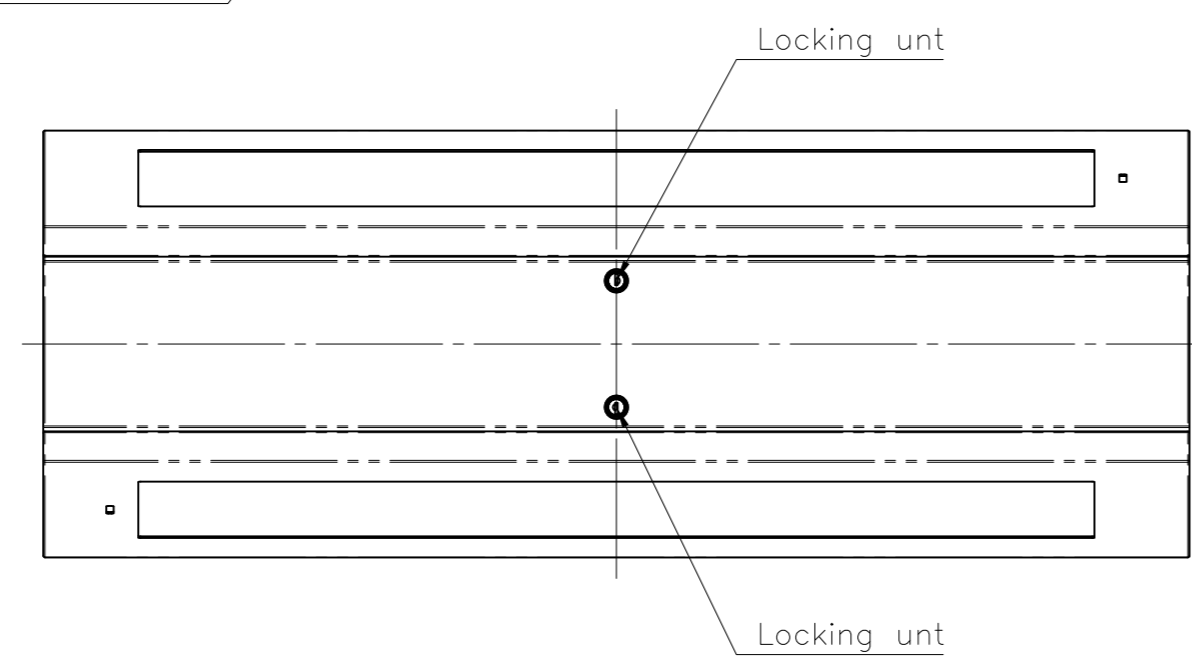

Tempered Glass 8T

Ambient Sensor & Status LED & Remote Sensor

Tempered Glass 8T

Ambient Sensor & Status LED & Remote Sensor

NOTES,

- LCD Panel : Stretch 37" ,1500nit
- Cabinet Color : Black
- Cabinet Material : EGI 1.6T

DRAWN	PLANNED	CHECKED	APPROVED	UNLESS OTHERWISE SPECIFIED ALL DIMENSION ARE IN MILLIMETERS	ANGLE 3rd.	TITLE : H373MD EXTERIOR VIEW	UNIT : mm
S.H.JANG	S.H.JANG	-	Y.T.KIM		SCALE : 1/10		TYPE : ASSY
'18.03.05	'18.03.05	'18.03.05	'18.03.05	TOLERANCES ARE : LINEAR : X ± 0.2 .X ± 0.1 .XX ± 0.01 ANGLES : ± 0.1° RADII UNLESS NOTED : R 0.3	CUSTOMER. HDIT	DWG REV : 00	SIZE : A3
HYUNDAI IT CO., LTD.							
				FILE NAME : LAYOUT_H373MD_180305.DWG	SHT NO : 1/1		