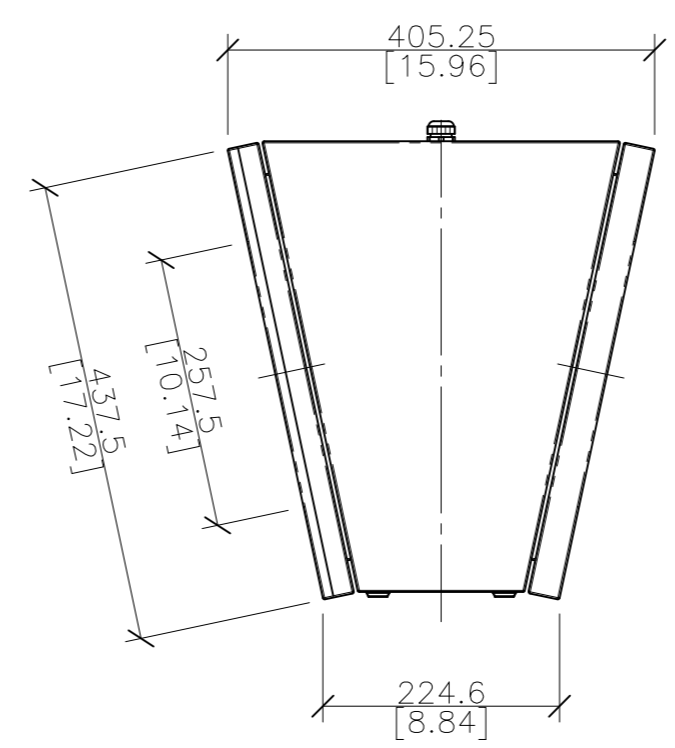

Tempered Glass 8T

Ambient Sensor & Status LED & Remote Sensor

Tempered Glass 8T

Ambient Sensor & Status LED & Remote Sensor

NOTES,

- LCD Panel : Stretch 37" ,1500nit
- Cabinet Color : Black
- Cabinet Material : EGI 1.6T

DRAWN	PLANNED	CHECKED	APPROVED	UNLESS OTHERWISE SPECIFIED ALL DIMENSION ARE IN MILLIMETERS	ANGLE 3rd.	TITLE : H373MD EXTERIOR VIEW	UNIT : mm
S.H.JANG	S.H.JANG	-	Y.T.KIM		SCALE : 1/10		TYPE : ASSY
'18.03.05	'18.03.05	'18.03.05	'18.03.05	TOLERANCES ARE : LINEAR : X ± 0.2 .X ± 0.1 .XX ± 0.01 ANGLES : ± 0.1° RADII UNLESS NOTED : R 0.3	CUSTOMER. HDIT	DWG REV : 00	SIZE : A3
HYUNDAI IT CO., LTD.							
				FILE NAME : LAYOUT_H373MD_180305.DWG	SHT NO : 1/1		