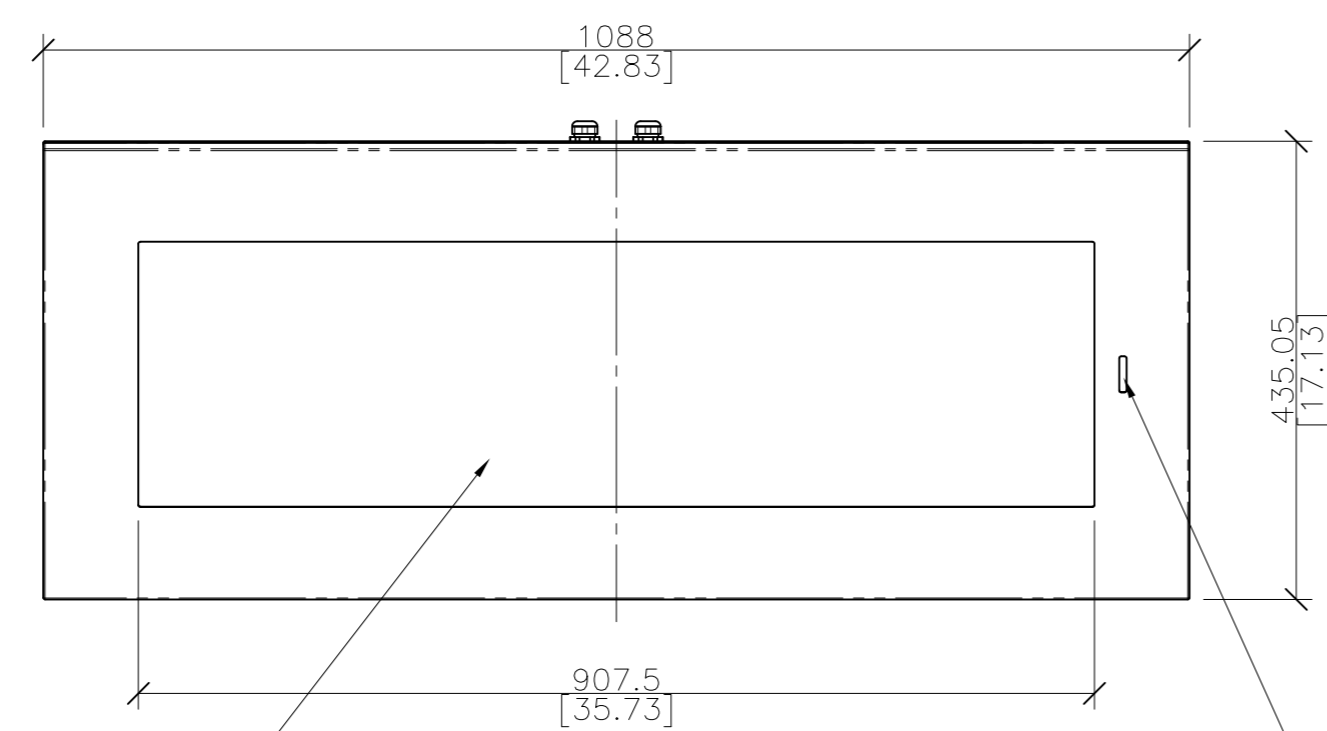

Tempered Glass 8T

Ambient Sensor & Status LED & Remote Sensor

Tempered Glass 8T

Ambient Sensor & Status LED & Remote Sensor

NOTES,

- LCD Panel : Stretch 37" ,1500nit
- Cabinet Color : Black
- Cabinet Material : EGI 1.6T

DRAWN	PLANNED	CHECKED	APPROVED	UNLESS OTHERWISE SPECIFIED ALL DIMENSION ARE IN MILLIMETERS	ANGLE 3rd.	TITLE : H373MD EXTERIOR VIEW	UNIT : mm
S.H.JANG	S.H.JANG	-	Y.T.KIM		SCALE : 1/10		TYPE : ASSY
'18.03.05	'18.03.05	'18.03.05	'18.03.05	TOLERANCES ARE : LINEAR : X ± 0.2 .X ± 0.1 .XX ± 0.01 ANGLES : ± 0.1° RADII UNLESS NOTED : R 0.3	CUSTOMER. HDIT	DWG REV : 00	SIZE : A3
HYUNDAI IT CO., LTD.							
				FILE NAME : LAYOUT_H373MD_180305.DWG	SHT NO : 1/1		